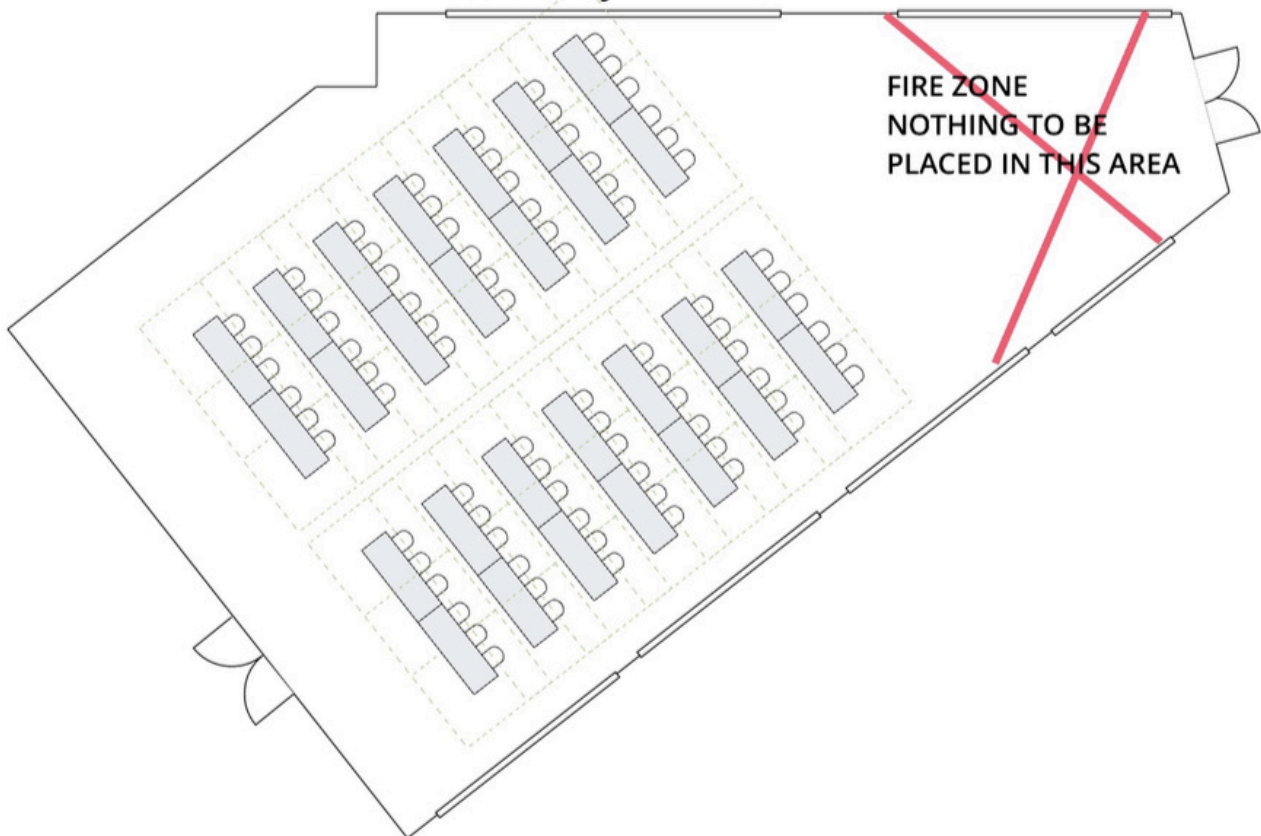

HOTEL

TORONTO

by LIBRARY HOTEL COLLECTION

New Fort Hall

Located on the 1st Floor

New Fort Hall U Shape- 36 Seats

**New Fort Hall
Hollow Square- 60 Seats**

**New Fort Hall
Classroom Style- 84 Seats**

New Fort Hall
Theatre Style- 150 Seats

New Fort Hall
Crescent Rounds- 98 Seats

**New Fort Hall
Rounds- 140 Seats**

**New Fort Hall
Rounds- 111 Seats**