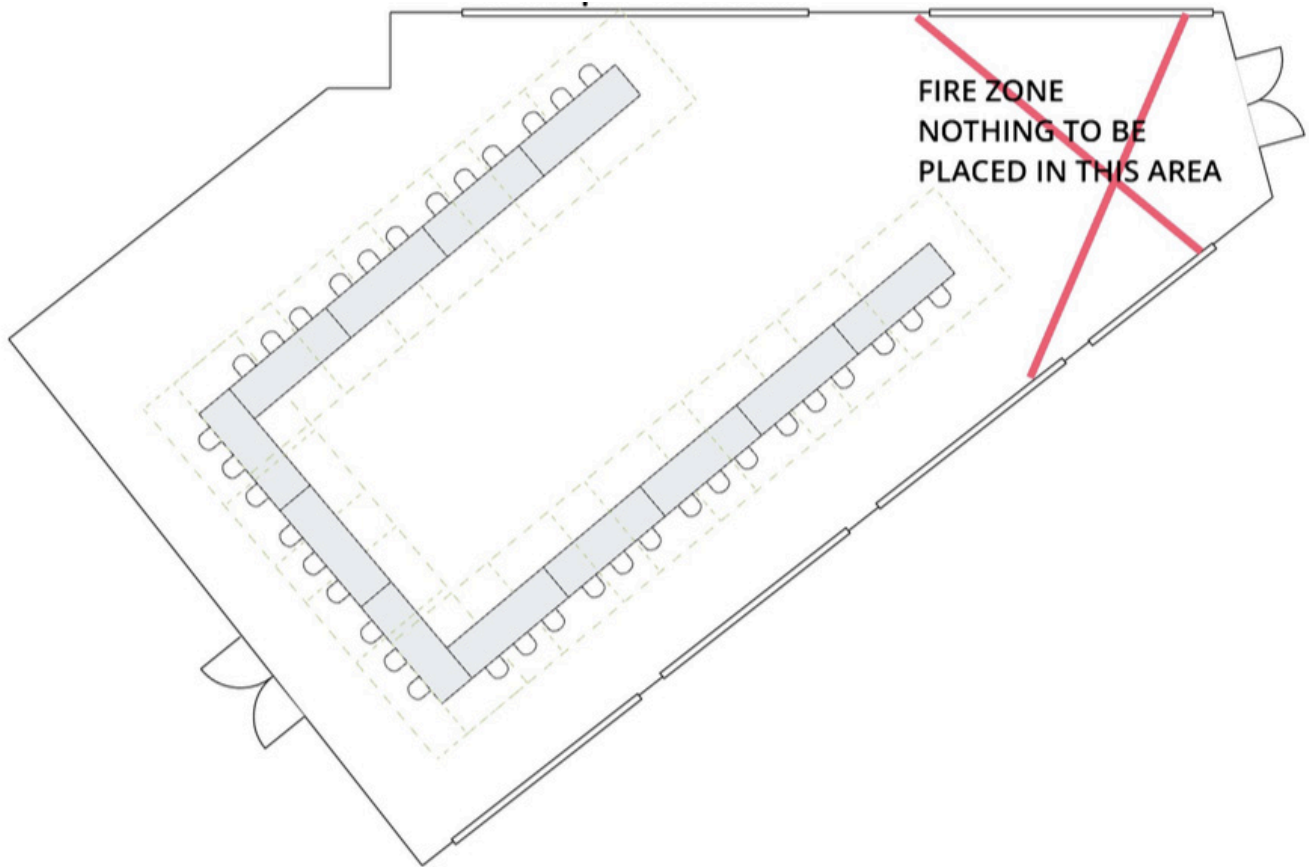

HOTEL

TORONTO

by LIBRARY HOTEL COLLECTION

New Fort Hall

Located on the 1st Floor

New Fort Hall U Shape- 36 Seats

**New Fort Hall
Hollow Square- 60 Seats**

**New Fort Hall
Classroom Style- 84 Seats**

New Fort Hall
Theatre Style- 150 Seats

New Fort Hall
Crescent Rounds- 98 Seats

**New Fort Hall
Rounds- 140 Seats**

**New Fort Hall
Rounds- 111 Seats**