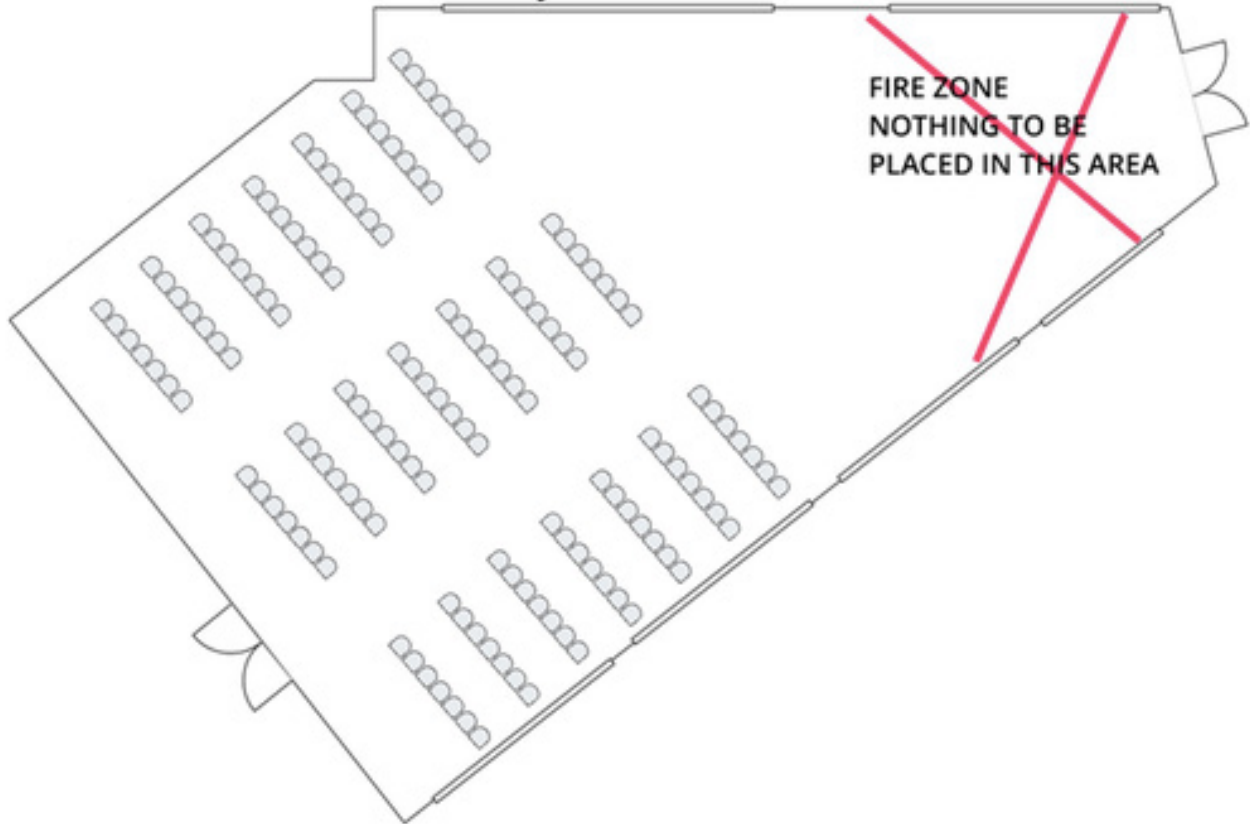

HOTEL

TORONTO

by LIBRARY HOTEL COLLECTION

New Fort Hall

Located on the 1st Floor

New Fort Hall U Shape- 36 Seats

**New Fort Hall
Hollow Square- 60 Seats**

**New Fort Hall
Classroom Style- 84 Seats**

New Fort Hall
Theatre Style- 150 Seats

New Fort Hall
Crescent Rounds- 98 Seats

**New Fort Hall
Rounds- 140 Seats**

**New Fort Hall
Rounds- 111 Seats**