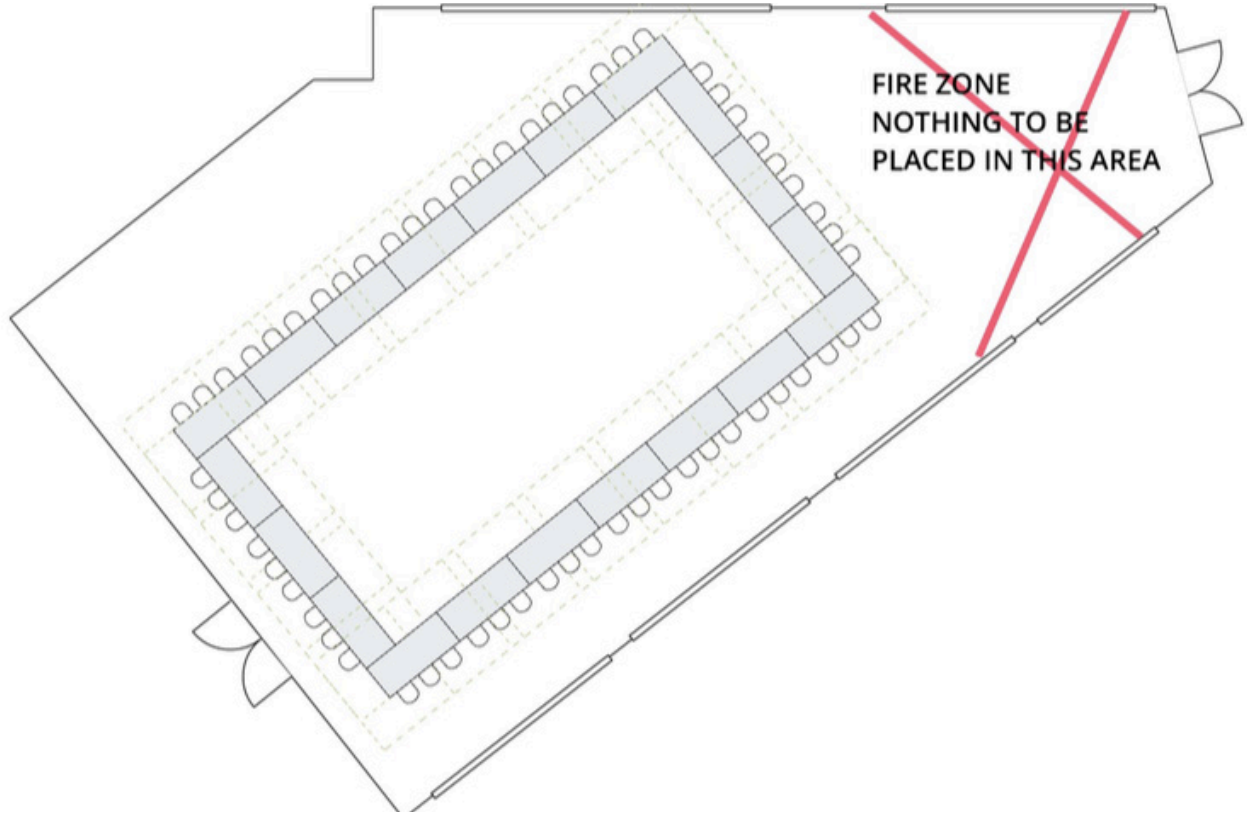

HOTEL

TORONTO

by LIBRARY HOTEL COLLECTION

New Fort Hall

Located on the 1st Floor

New Fort Hall U Shape- 36 Seats

**New Fort Hall
Hollow Square- 60 Seats**

**New Fort Hall
Classroom Style- 84 Seats**

New Fort Hall
Theatre Style- 150 Seats

New Fort Hall
Crescent Rounds- 98 Seats

**New Fort Hall
Rounds- 140 Seats**

**New Fort Hall
Rounds- 111 Seats**