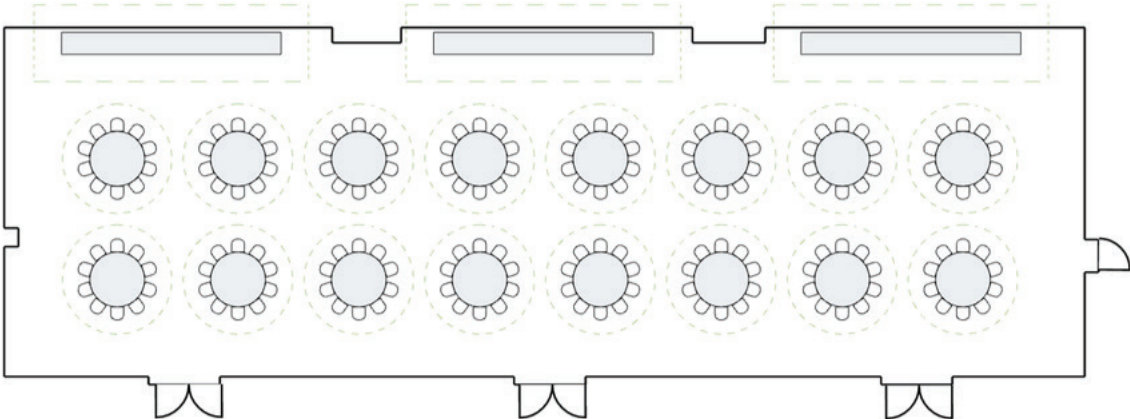

# Coronation Park (A, B, & C)

Located on the 2nd Floor

Area	Length	Width	Height
2,609 sq. ft.	30'	87' 41"	12' 6"

## Hollow Square- 96 Seats

Classroom Style- 120 Seats

Theater Style- 288 Seats

60" Rounds- 160 Seats

### Half Rounds - 84 Seats