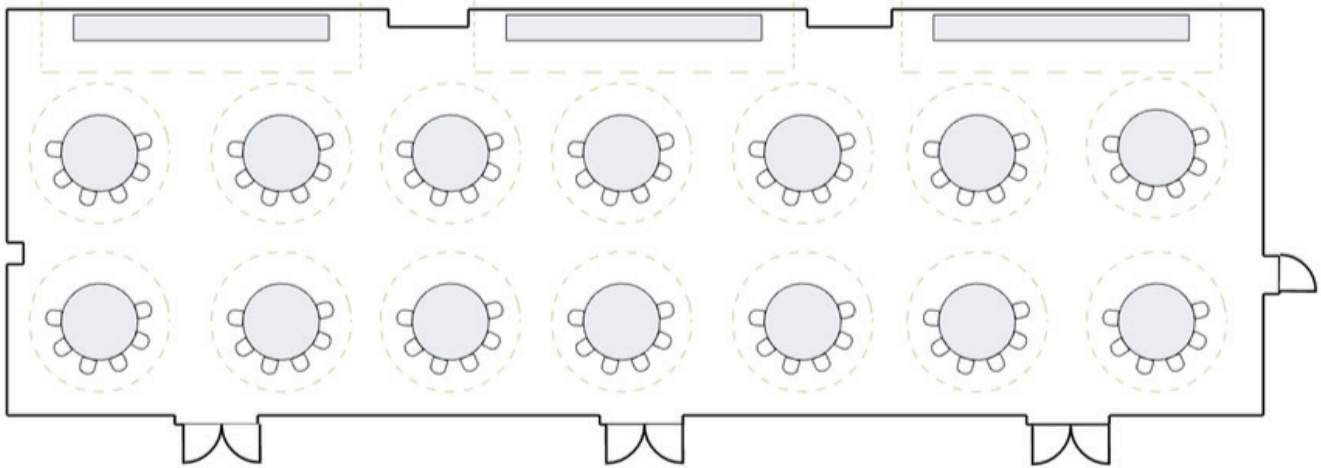

# Coronation Park (A, B, & C)

Located on the 2nd Floor

Area	Length	Width	Height
2,609 sq. ft.	30'	87' 41"	12' 6"

## Hollow Square- 96 Seats

Classroom Style- 120 Seats

Theater Style- 288 Seats

60" Rounds- 160 Seats

### Half Rounds - 84 Seats