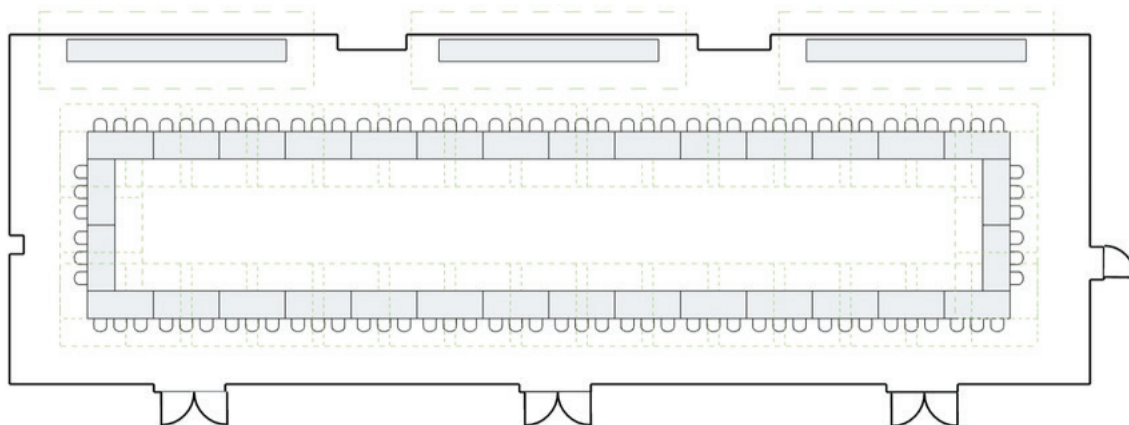

# Coronation Park (A, B, & C)

Located on the 2nd Floor

Area	Length	Width	Height
2,609 sq. ft.	30'	87' 41"	12' 6"

## U-Shape 45 Seats

## Hollow Square- 96 Seats

Classroom Style- 120 Seats

Theater Style- 288 Seats

60" Rounds- 160 Seats

### Tradeshow- 18 Booths 8X8