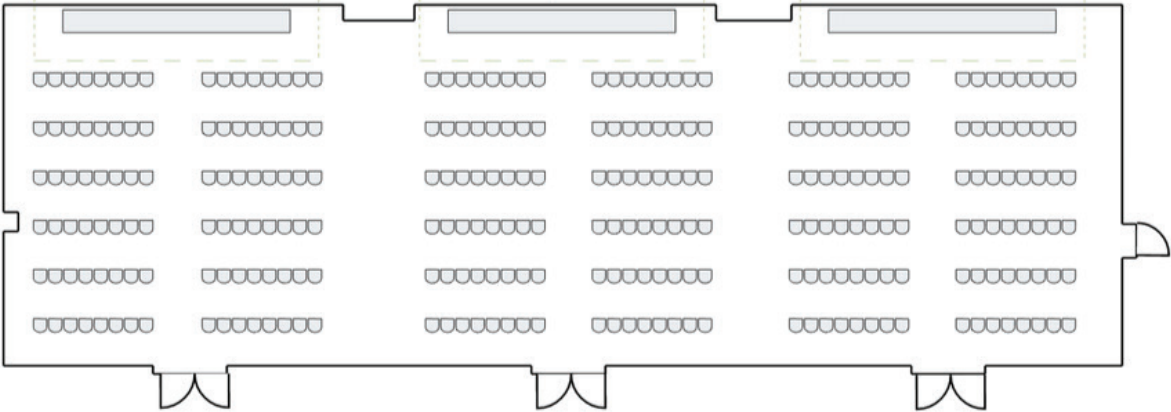

# Coronation Park (A, B, & C)

Located on the 2nd Floor

Area	Length	Width	Height
2,609 sq. ft.	30'	87' 41"	12' 6"

## U-Shape 45 Seats

## Hollow Square- 96 Seats

Classroom Style- 120 Seats

Theater Style- 288 Seats

60" Rounds- 160 Seats

### Half Rounds - 84 Seats