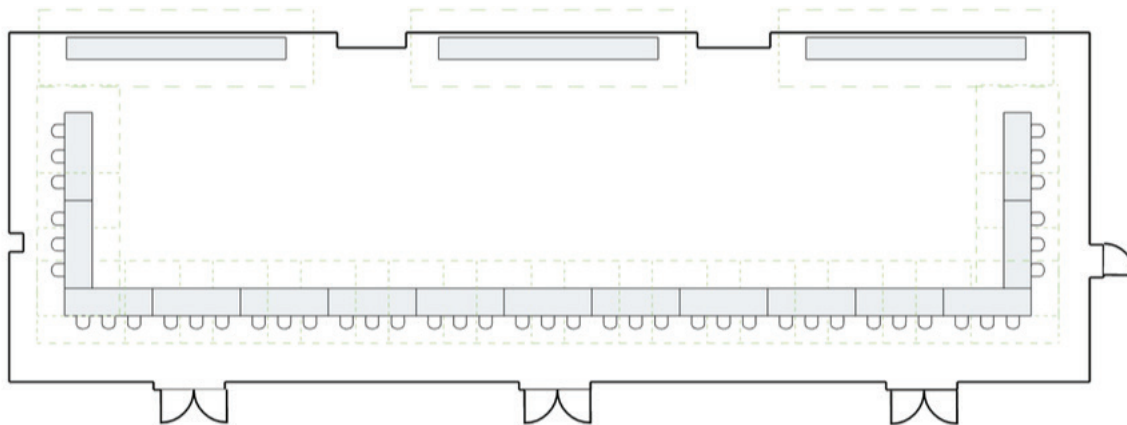

# Coronation Park (A, B, & C)

Located on the 2nd Floor

Area	Length	Width	Height
2,609 sq. ft.	30'	87' 41"	12' 6"

## U-Shape 45 Seats

## Hollow Square- 96 Seats

Classroom Style- 120 Seats

Theater Style- 288 Seats

60" Rounds- 160 Seats

### Tradeshow- 18 Booths 8X8