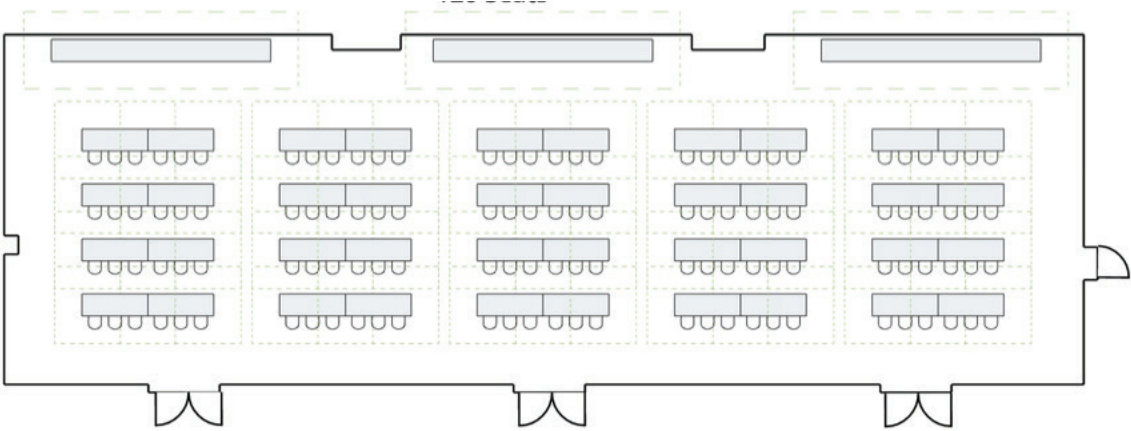

# Coronation Park (A, B, & C)

Located on the 2nd Floor

Area	Length	Width	Height
2,609 sq. ft.	30'	87' 41"	12' 6"

## U-Shape 45 Seats

## Hollow Square- 96 Seats

Classroom Style- 120 Seats

Theater Style- 288 Seats

60" Rounds- 160 Seats

### Tradeshow- 18 Booths 8X8